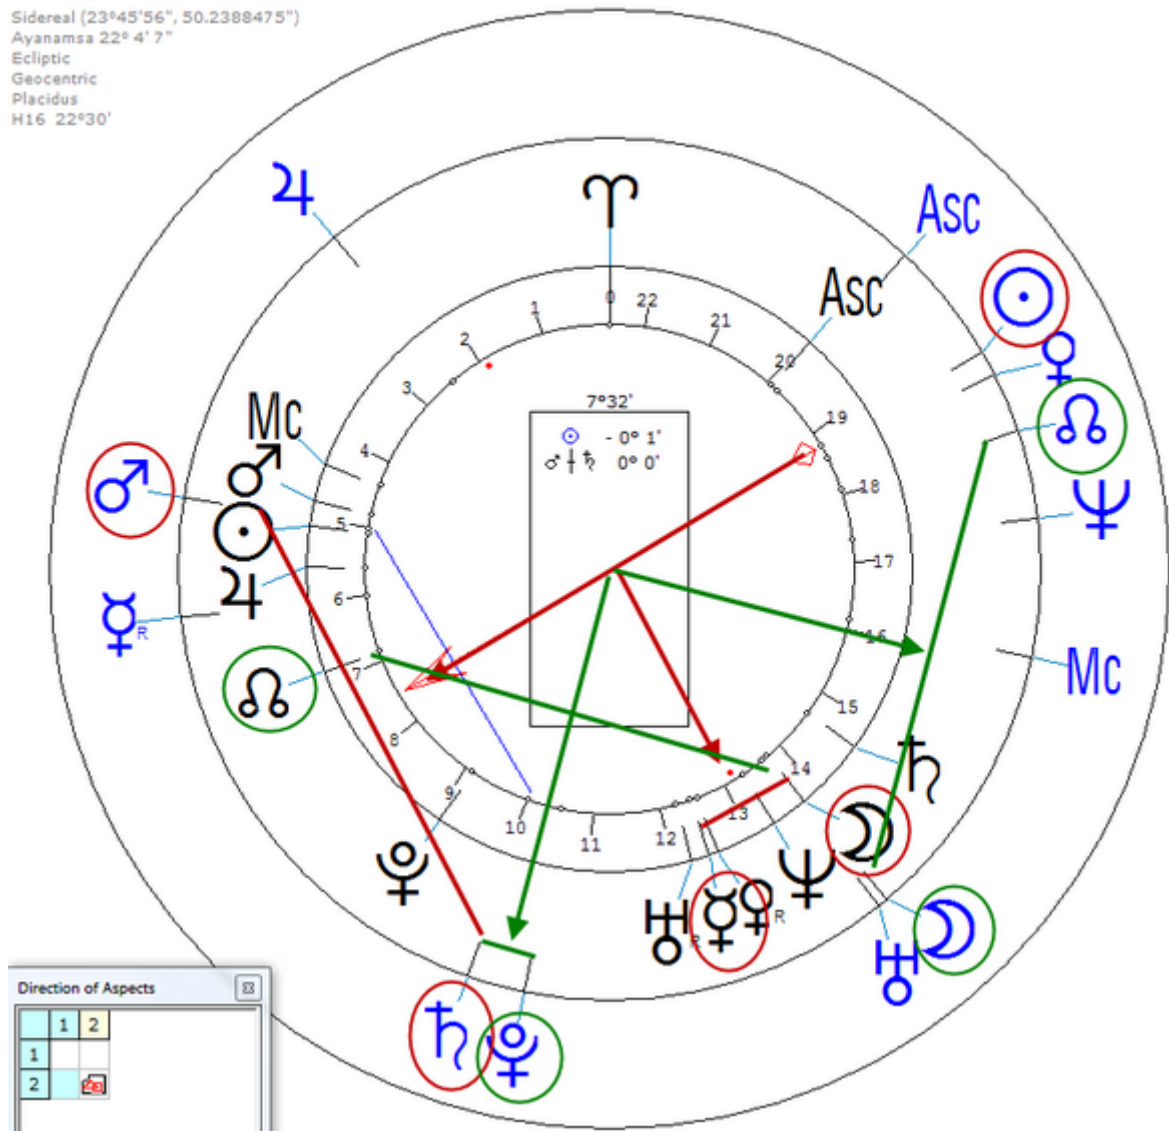

Witte, Alfred

2 March 1878 at 21:12 (= 9:12 PM)Hamburg, Germany, 53n33, 9e59
German Uranian astrologer who established a sophisticated system of
spatial reference and founded the Hamburg School.

<https://www.astro.com/astro-databank/Witte,_Alfred>

Death by Suicide 4:01 AM CET 4 August 1941

<https://www.astro.com/astrowiki/de/Alfred_Witte>

Lunar Return (Harmonic 16)

Lunar ♂/♄ = Lunar ☉ = ☽n/♀n

Lunar ☽/♁ = Lunar ♃/♀ = ☽n/♁n

Alfred Witte
2 March 1878 Sat 21:11:51 (GMT+0:39:56) 53n33 9e59
Hamburg, Germany

Sidereal (23°45'56", 50.2388475")
Ayanamsa 22° 4' 7"
Ecliptic
Geocentric
Placidus
H16 22°30'